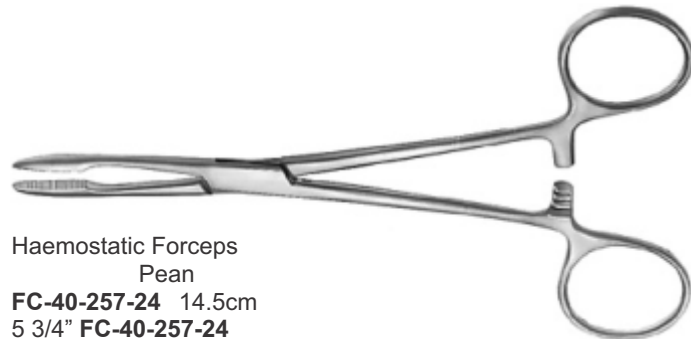

FC-40-256-24
Pean (Rochester)
14.5cm

Haemostatic Forceps
Pean
FC-40-257-24 14.5cm
5 3/4" **FC-40-257-24**
16cm 6 1/4"