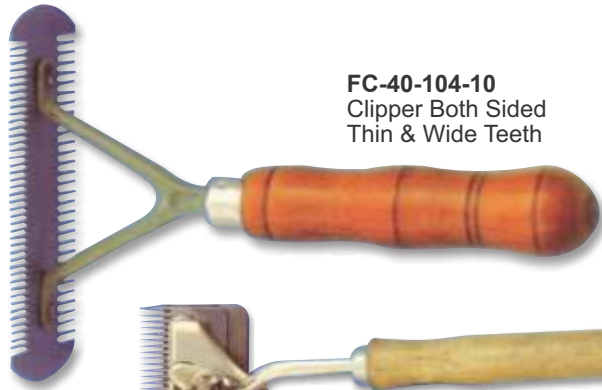

FC-40-103-09
 Rasp Barnes Dehorner
 with Metallic Handle and also
 available in wooden handle

FC-40-104-10
Clipper Both Sided
Thin & Wide Teeth

FC-40-105-10 Hand
sheep clipper with
wooden handle

FC-40-106-10
Hand sheep clipper