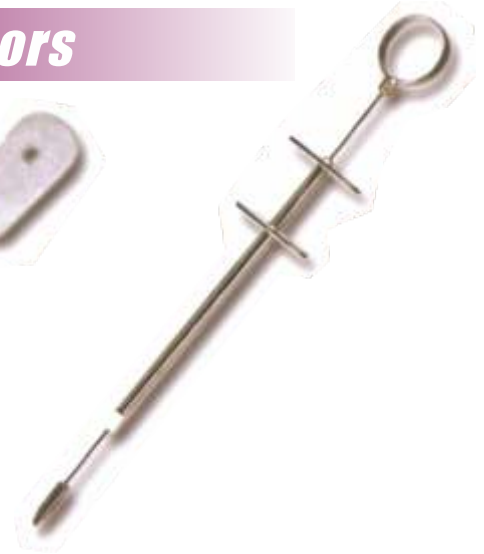

FC-40-055-24

Groove Probe Directors

FC-40-055-25

FC-40-055-26

FC-40-056-06 Hoof Tester Round Large

FC-40-057-06 Shoe Puller

FC-40-058-06 Diamond Farrier Nippers 15"

FC-40-059-06 Shoe Puller to Grab Hold of The Shoe Removal