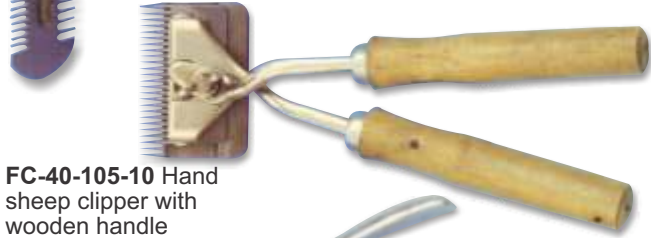

FC-40-103-09
 Rasp Barnes Dehorner
 with Metallic Handle and also
 available in wooden handle

FC-40-104-10
Clipper Both Sided
Thin & Wide Teeth

FC-40-105-10 Hand
sheep clipper with
wooden handle

FC-40-106-10
Hand sheep clipper