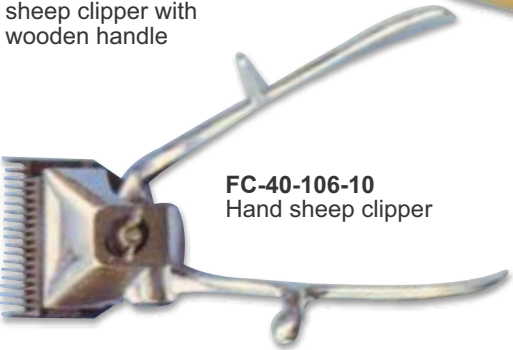

FC-40-103-09
 Rasp Barnes Dehorner
 with Metallic Handle and also
 available in wooden handle

FC-40-104-10
Clipper Both Sided
Thin & Wide Teeth

FC-40-105-10 Hand
sheep clipper with
wooden handle

FC-40-106-10
Hand sheep clipper