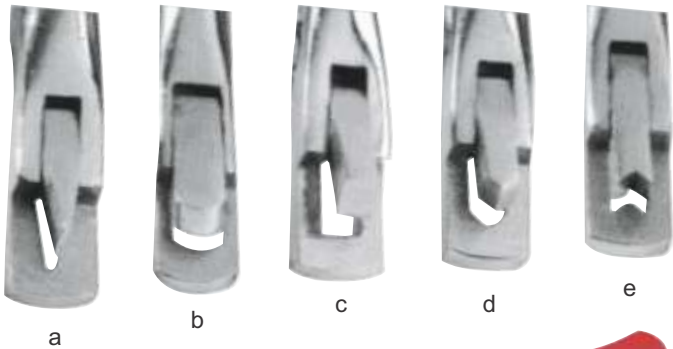

FC-40-145-13
 Ear Notcher - A-type

FC-40-140-14

FC-40-140-13
 Ear Notcher S.S
 Design in the Center
 of the ear

FC-40-146-14
 Tattooing Forceps
 (A)

FC-40-147-14
 Tattooing Forceps
 (B)

FC-40-143-13
 Tag
 Applicator Plier