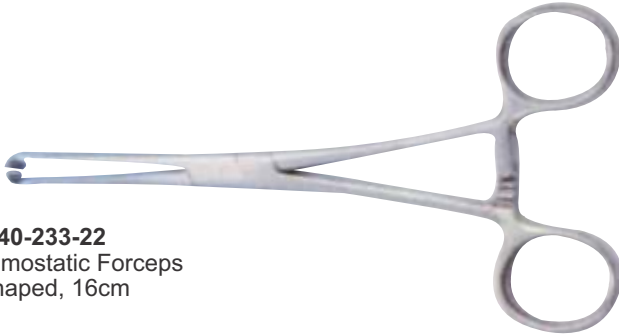

FC-40-226-21
Neurosurgical Scissors
Strully
22.5cm 8 3/4"

FC-40-222-21
Operating Scissors
5.5", 6", 7", 8"

FC-40-227-21
Enterotomy Scissors
21.5cm 8 1/2"

FC-40-224-2
1 Iris
Scissors
10cm 4"

FC-40-228-21
Stitch Scissors
Spencer
9cm 3 1/2"

FC-40-225-21
Lexer-Baby 10cm
10 1/4"

FC-40-229-21
Stitch Scissors
Spencer
13cm 5"

FC-40-230-21
Vascular Scissors
12cm 4 3/4"

FC-40-232-22 Backhaus
Towel Forceps

FC-40-233-22
Haemostatic Forceps
T-shaped, 16cm