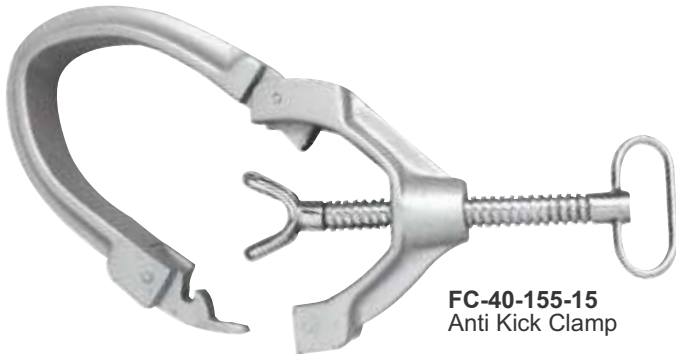

FC-40-153-09

FC-40-153-13

FC-40-153-1
0 Tag
Puncher

FC-40-153-14
O.B Handle S.S

FC-40-153-11

FC-40-154-14
Eye Hook S.S

FC-40-155-15
Anti Kick Clamp

FC-40-156-15
Anti Kick Clamp