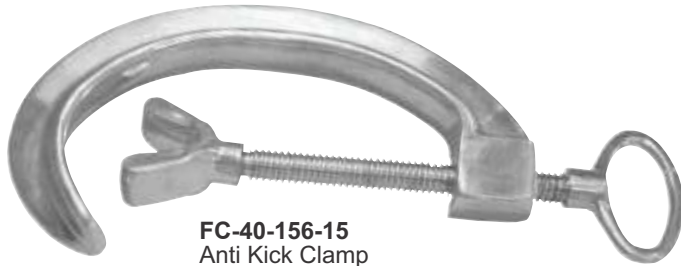

FC-40-153-09

FC-40-153-13

FC-40-153-1
0 Tag
Puncher

FC-40-153-14
O.B Handle S.S

FC-40-153-11

FC-40-154-14
Eye Hook S.S

FC-40-155-15
Anti Kick Clamp

FC-40-156-15
Anti Kick Clamp