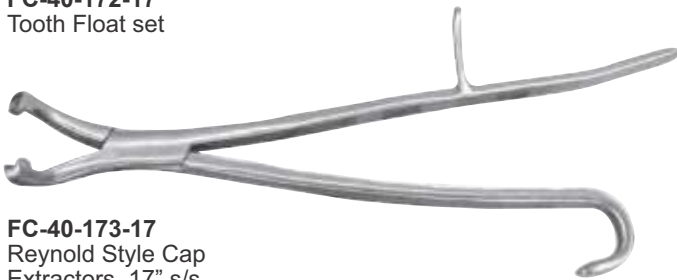

FC-40-166-16
 French Style Milk Sucking Preventors Mini, Sml, Med, Lrg

FC-40-170-16
 Mouth Speculum with leather straps

FC-40-171-17
Mouth Speculum Haussmann Model with Leather Straps, or Nylon Straps

FC-40-177-17
Molar Extractors, s/s 15"

FC-40-172-17
Tooth Float set

FC-40-178-17
Incisor & Canine Cutter s/s, 10"

FC-40-173-17
Reynold Style Cap Extractors, 17" s/s

FC-40-179-17
Incisor Forceps, 10"

FC-40-174-17 Simple Joint Stainless Steel Molar Spreader