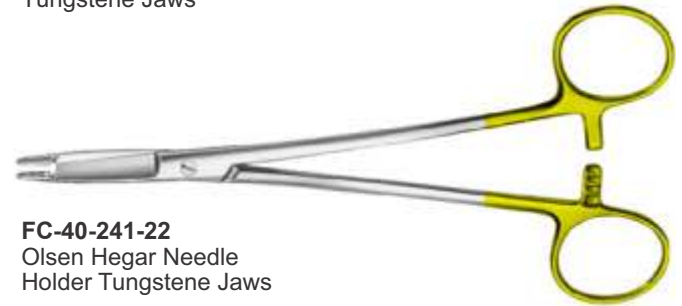

FC-40-234-22
Metzemaum Scissors

FC-40-235-22
Mayo Scissors

FC-40-237-22
Weitlaner Retractor

FC-40-238-22
Forceps

FC-40-239-22 Mathieu
Needle Holder

FC-40-240-22 Mathieu
Needle Holder
Tungstene Jaws

FC-40-241-22
Olsen Hegar Needle
Holder Tungstene Jaws