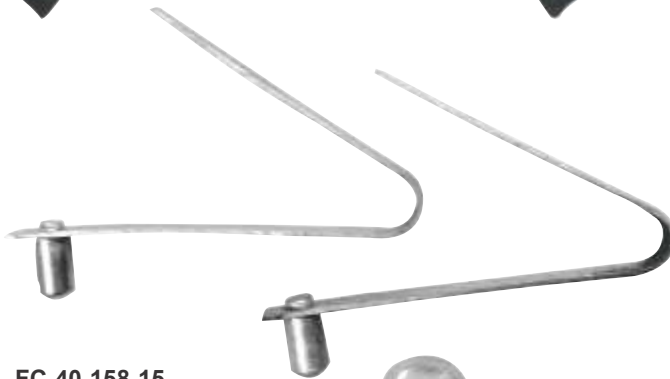

FC-40-157-15
Anti Kick Bar Spring
For Anti Kick Bar

FC-40-158-15
Anti Kick Bar Spring
For Anti Kick Bar