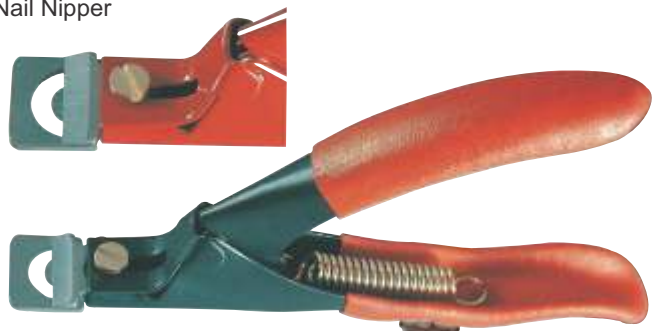

FC-40-212-20
 Professional Toe Nail Nipper 16cm
 Compound Action, Stainless Steel
 (Satin finish)

FC-40-213-20
 Professional Toe
 Nail Nipper

FC-40-214-20
 Professional Toe
 Nail Nipper

FC-40-215-20
 Toe Nail Nipper 14cm
 Box Joint, Double Spring
 Stainless Steel (Satin finish)

FC-40-216-20 Professional
 Toe Nail Nipper 16cm
 Double Action, Stainless
 Steel (Satin finish)

FC-40-217-20
 Professional Toe
 Nail Nipper

FC-40-218-20
 Professional Toe
 Nail Nipper

FC-40-219-20
 Nail Profiler (with grip)
 14.5cm, Stainless Steel (Powder coated)