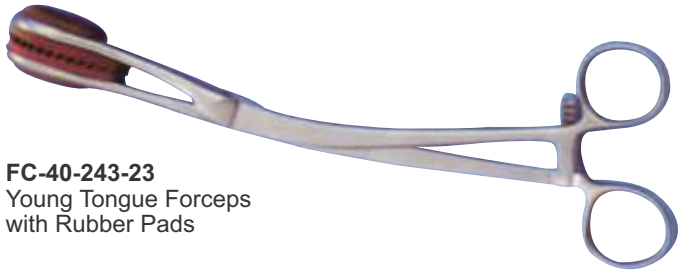

FC-40-242-22
Gynecological Instruments

FC-40-242-22A
Polansky Vaginal Speculum
with 3 Blades Has bu erfly screws
with two blades on top.

FC-40-242-22B
Killian Vaginal Speculum
for Dogs Has set screw and
3 1/2" blades.

FC-40-243-23
Young Tongue Forceps
with Rubber Pads

FC-40-244-23
Baby Tongue Forceps
with Rubber Pads

FC-40-245-23
Doyen Intestinal
Clamp, 23cm

FC-40-246-23 Crile-
Wood
Needle Holder, 15cm

**FC-40-247-
23 Gillies**
16cm