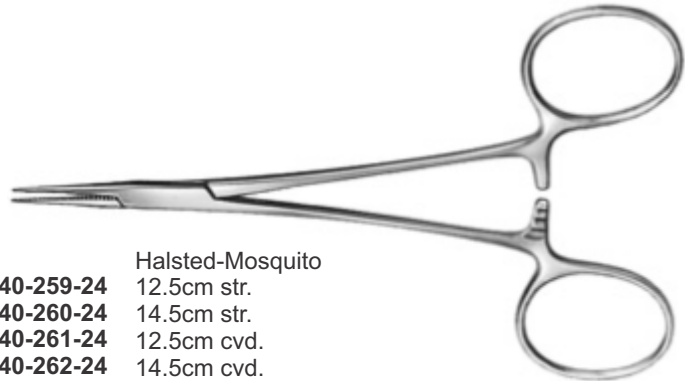

FC-40-248-23
Olsen Hegar
Needle Holder

FC-40-249-23
Halstead Forceps
13cm

FC-40-250-23 Hartmann
Forceps, 14cm

FC-40-252-23
Splinter Forceps
12.5cm

FC-40-253-23
Dissecting Forceps
13cm

FC-40-254-23
Troeltsch (Wilde)
Ear Forceps
10.5cm 4 1/8"

FC-40-255-24
Kocher Forceps
with teeth
14.5cm

FC-40-256-24
Pean (Rochester)
14.5cm

Haemostatic Forceps
Pean
FC-40-257-24 14.5cm
5 3/4" **FC-40-257-24**
16cm 6 1/4"

FC-40-258-24
Leriche Forceps
15.5cm

Halsted-Mosquito
FC-40-259-24 12.5cm str.
FC-40-260-24 14.5cm str.
FC-40-261-24 12.5cm cvd.
FC-40-262-24 14.5cm cvd.

FC-40-267-25
 Tissue Forceps
 25.5cm 10"

FC-40-272-25
 Jones
 5.5cm

FC-40-268-25
 Babcock Haemostatic Forceps
 20.5cm 8"

FC-40-273-25
 Scalpel
 # 3

FC-40-268-25
 Weingart Vulsellum Forceps
 24cm

FC-40-274-25
 Scalpel
 # 4