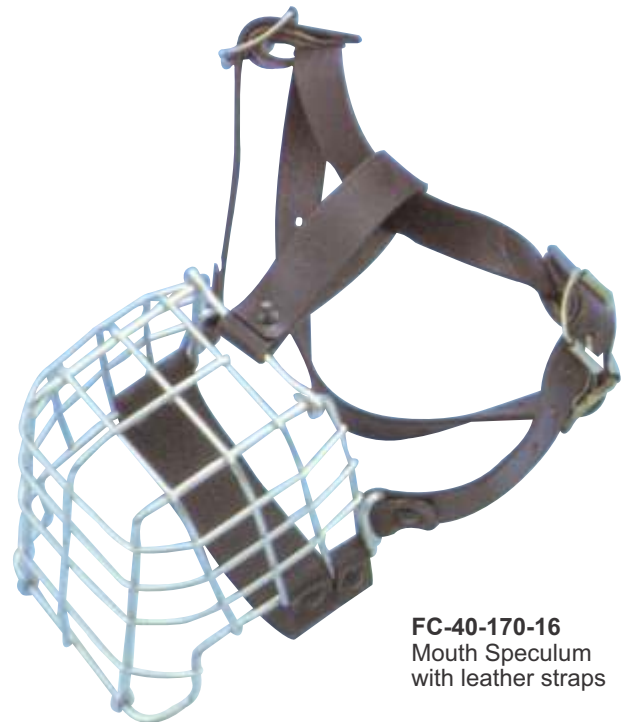

FC-40-170-16
Mouth Speculum with leather straps