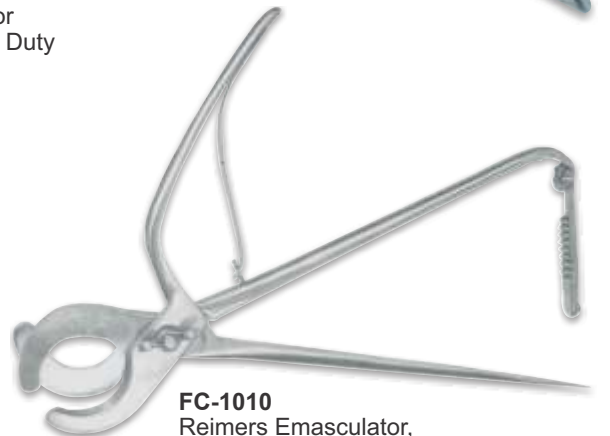

FC-002
Bloodless Castrator
with Cord-Stop
48cm (30cm, 36cm, 40cm)
(For Bulls and Big Animals)

FC-008
De White Emasculator S.S
23cm, 30cm

FC-003
Bloodless Castrator
23cm
(for Lambs and Rabbit)

FC-009
Emasculator Cut The Tail
and Crushes The Blood Vessel
19cm, 23cm, 27cm

FC-003-PH

FC-1009 Hoof
Pressor
Heavy Duty

FC-006
Heavy Duty Marking
Ring Applicator

FC-1010
Reimers Emasculator,
for Horses with 3 Arms

FC-007
Castrator Heavy Duty
with Pin

FC-40-015-02
 Heavy Duty Bull
 Holder with chain