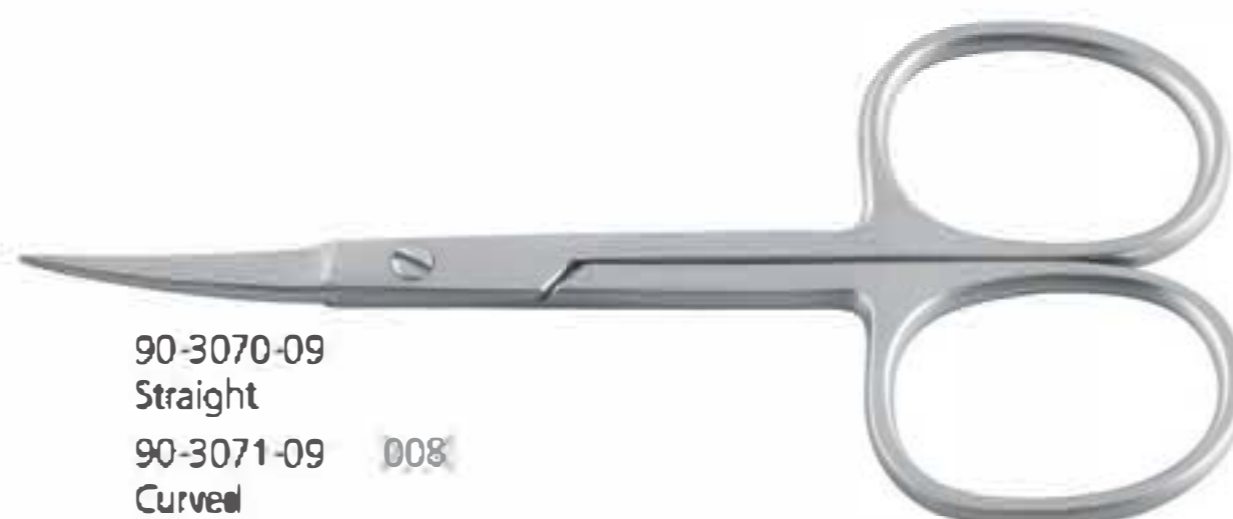

90-3070-09
Straight
90-3071-09 008
Curved
Cuticle Scissors
9.00 cm