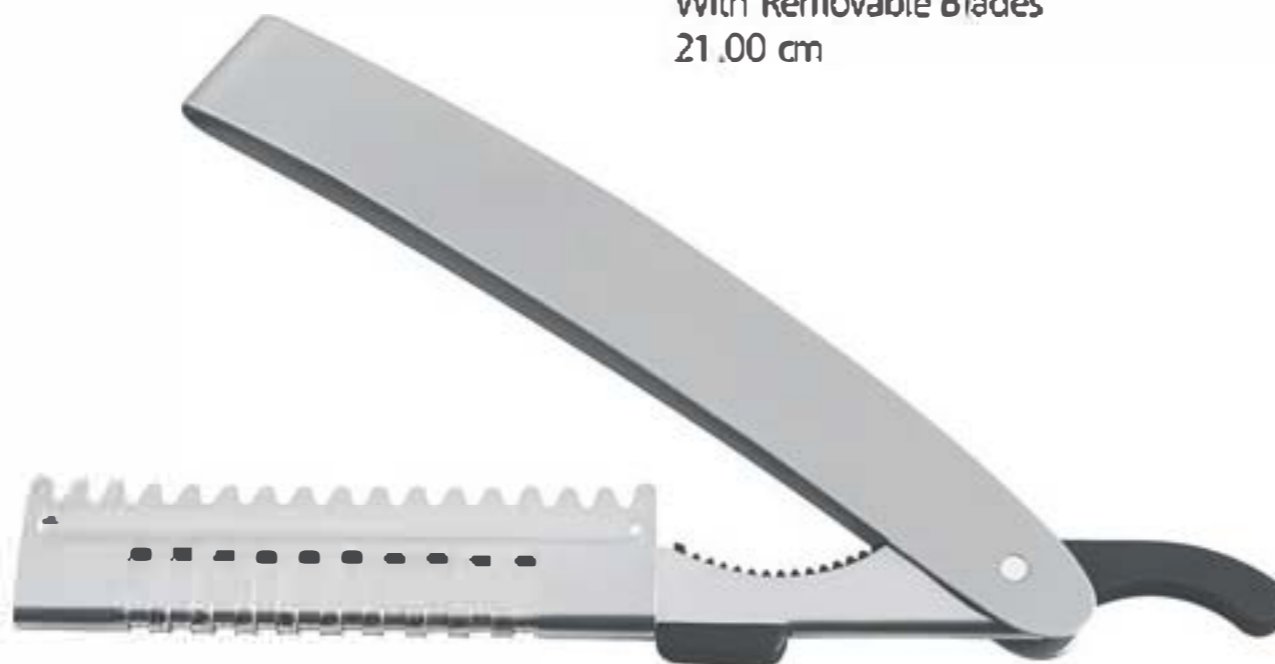

90-6405-00
Thinning Razor
With Removable Blades
19.00 cm