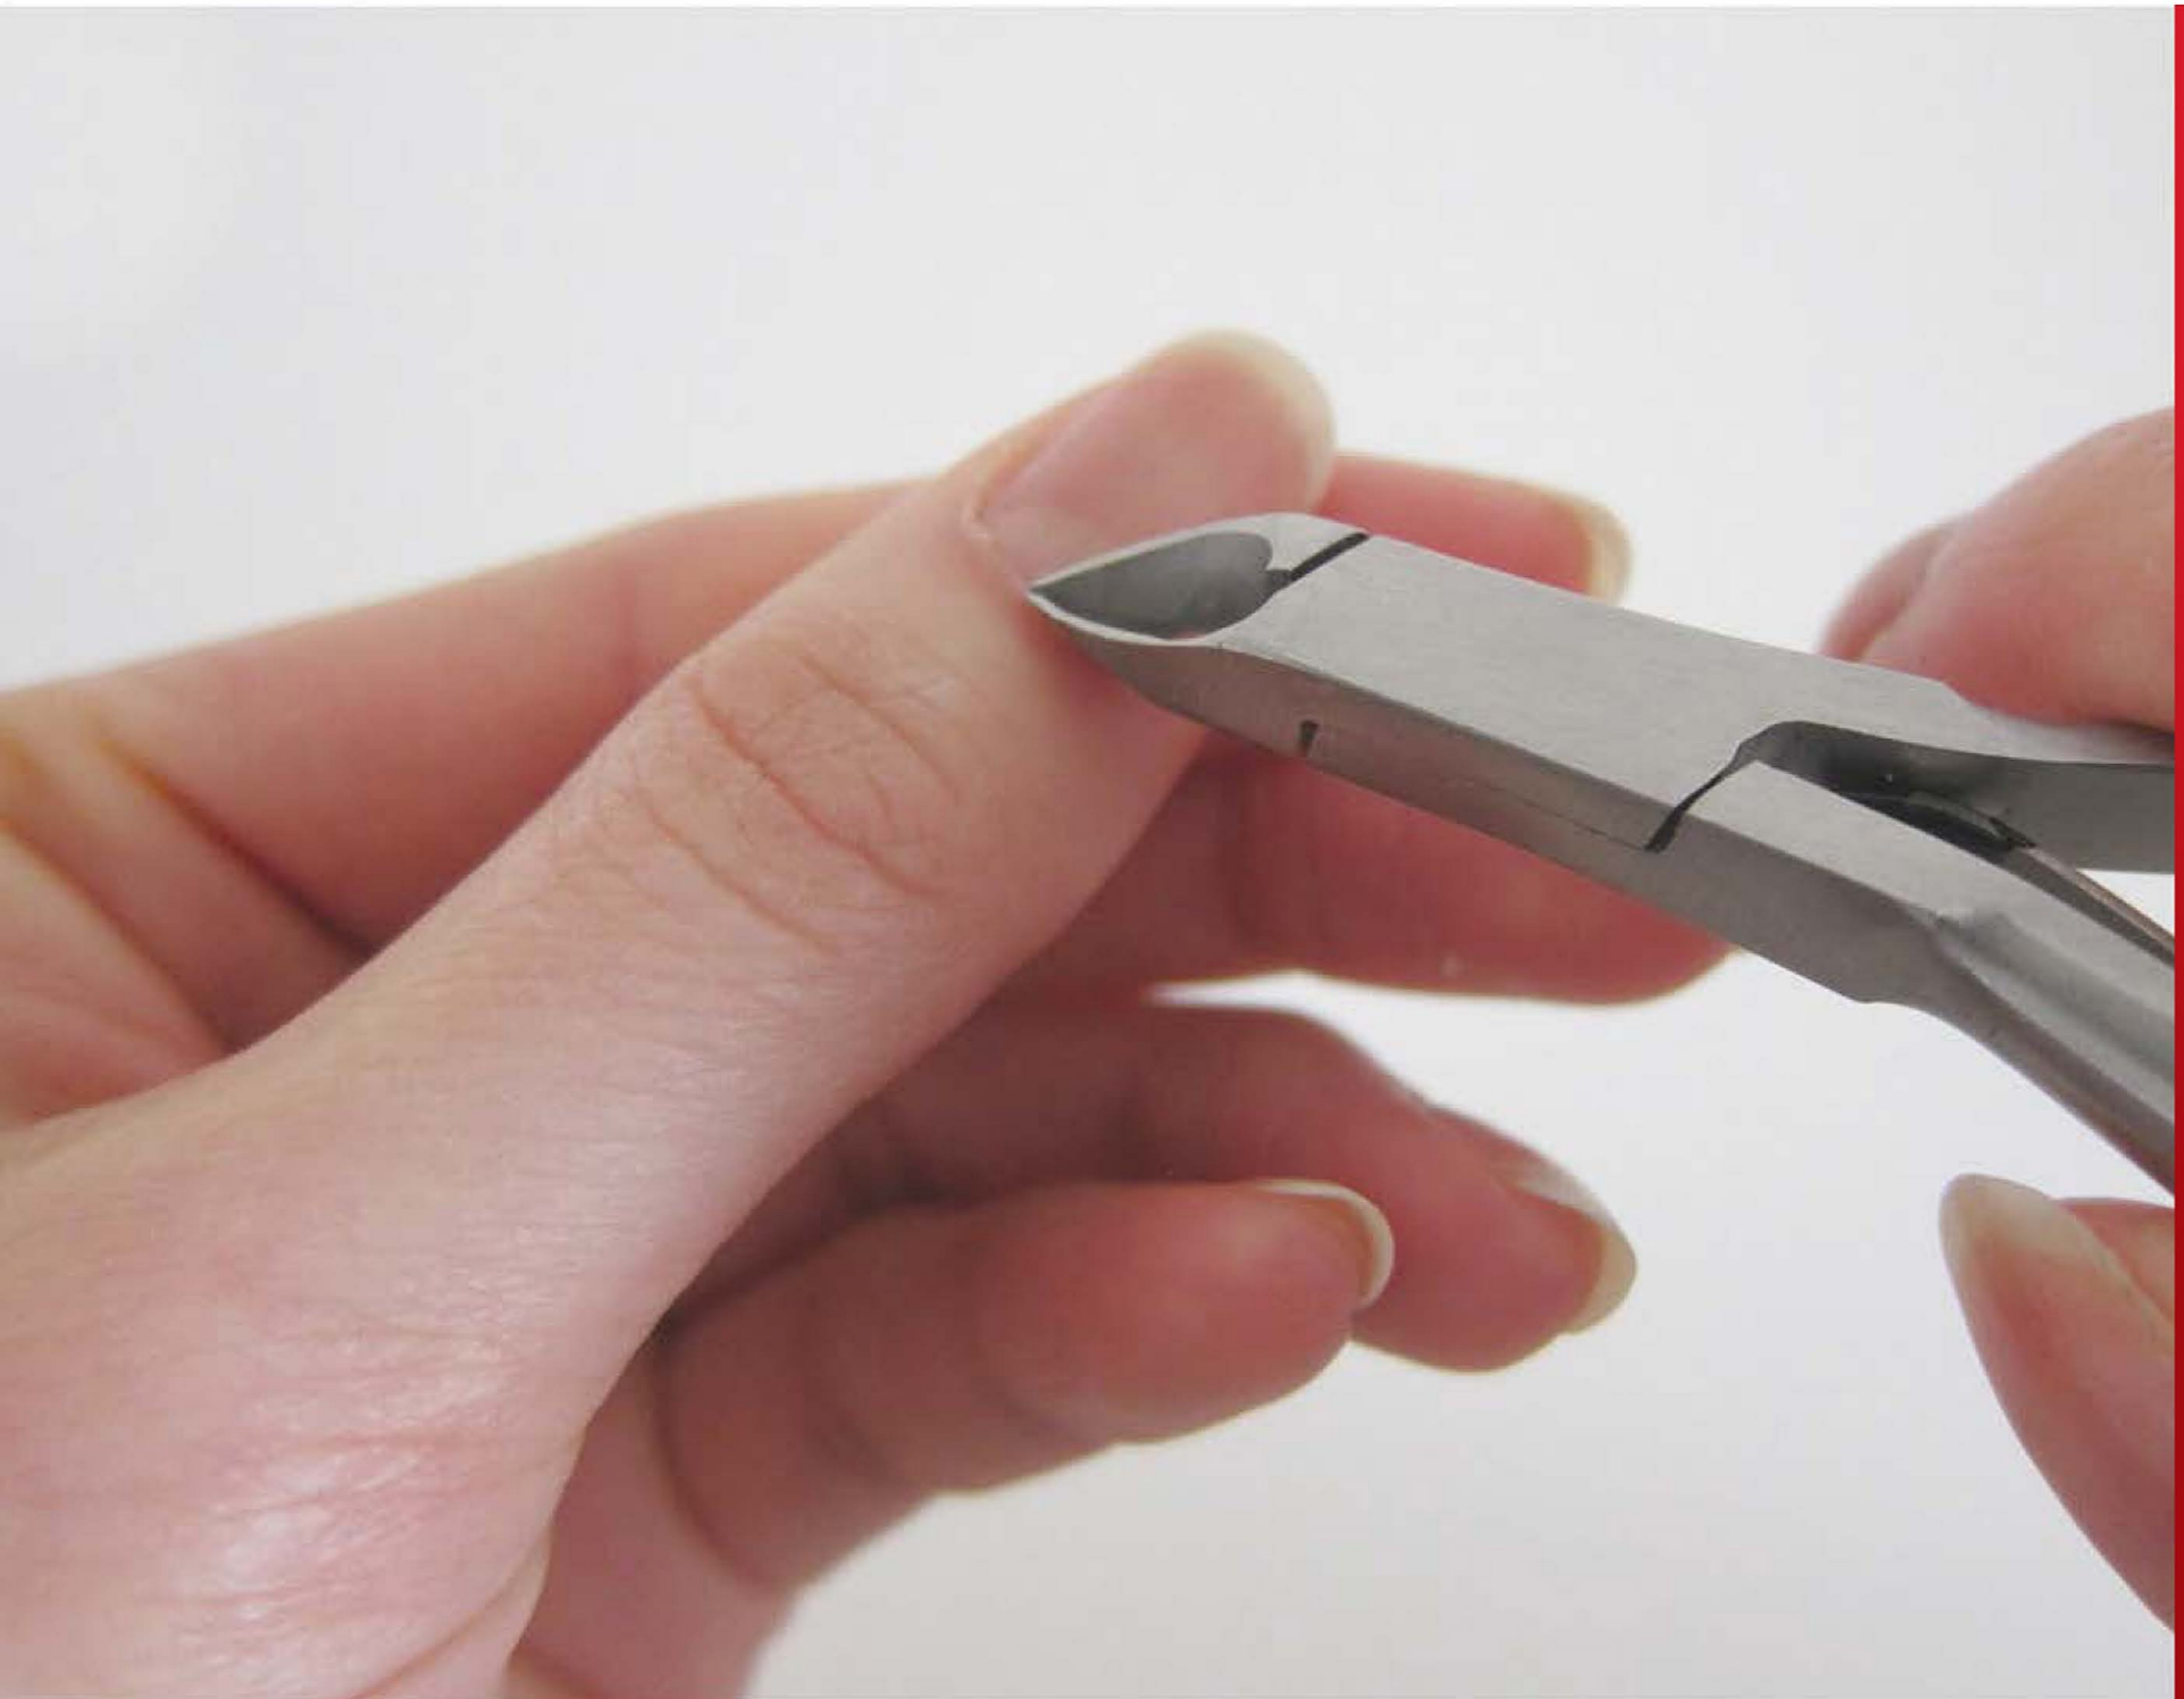

Professional Cuticle Scissors

90-3000-09
Straight
90-3001-09
Curved
Titanium Coated
Professional Cuticle Scissors
9.00 cm

90-3005-09
Straight
90-3006-09
Curved
Titanium Coated
Professional Cuticle Scissors
9.00 cm