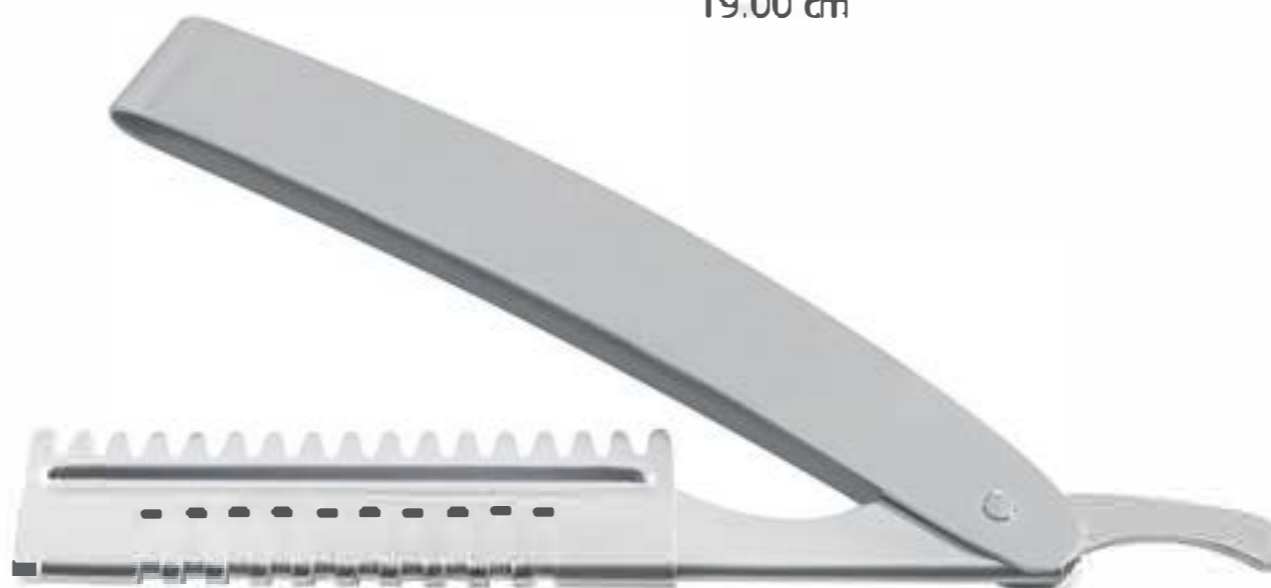

90-6410-00
Thinning Razor
With Removable Blades
19.00 cm