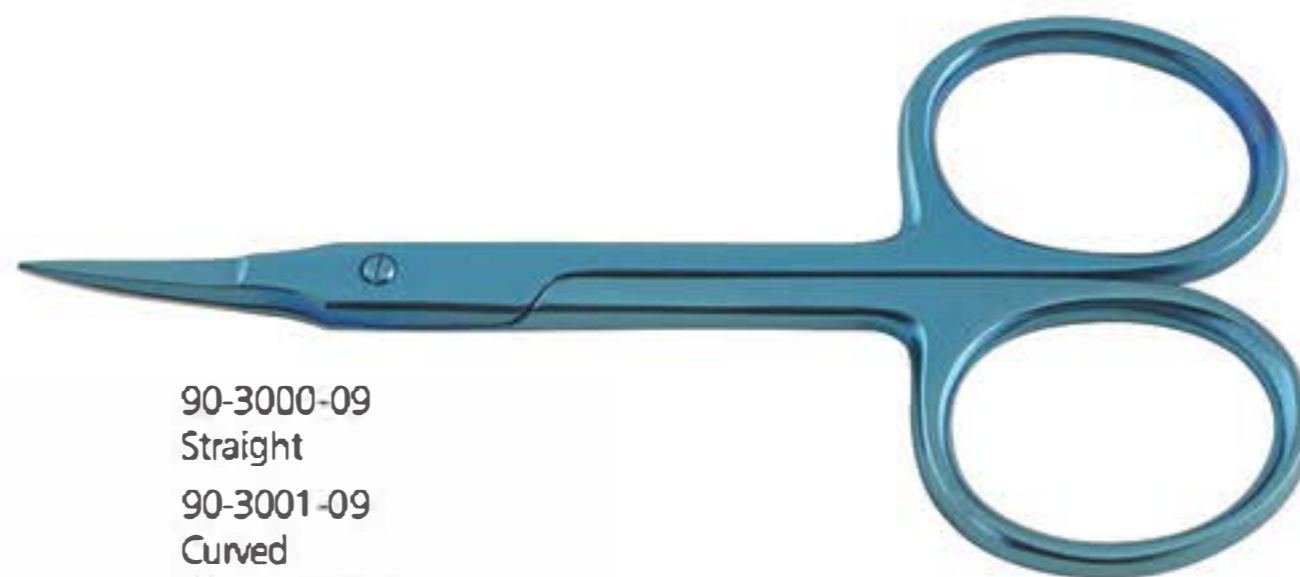

Professional Cuticle Scissors