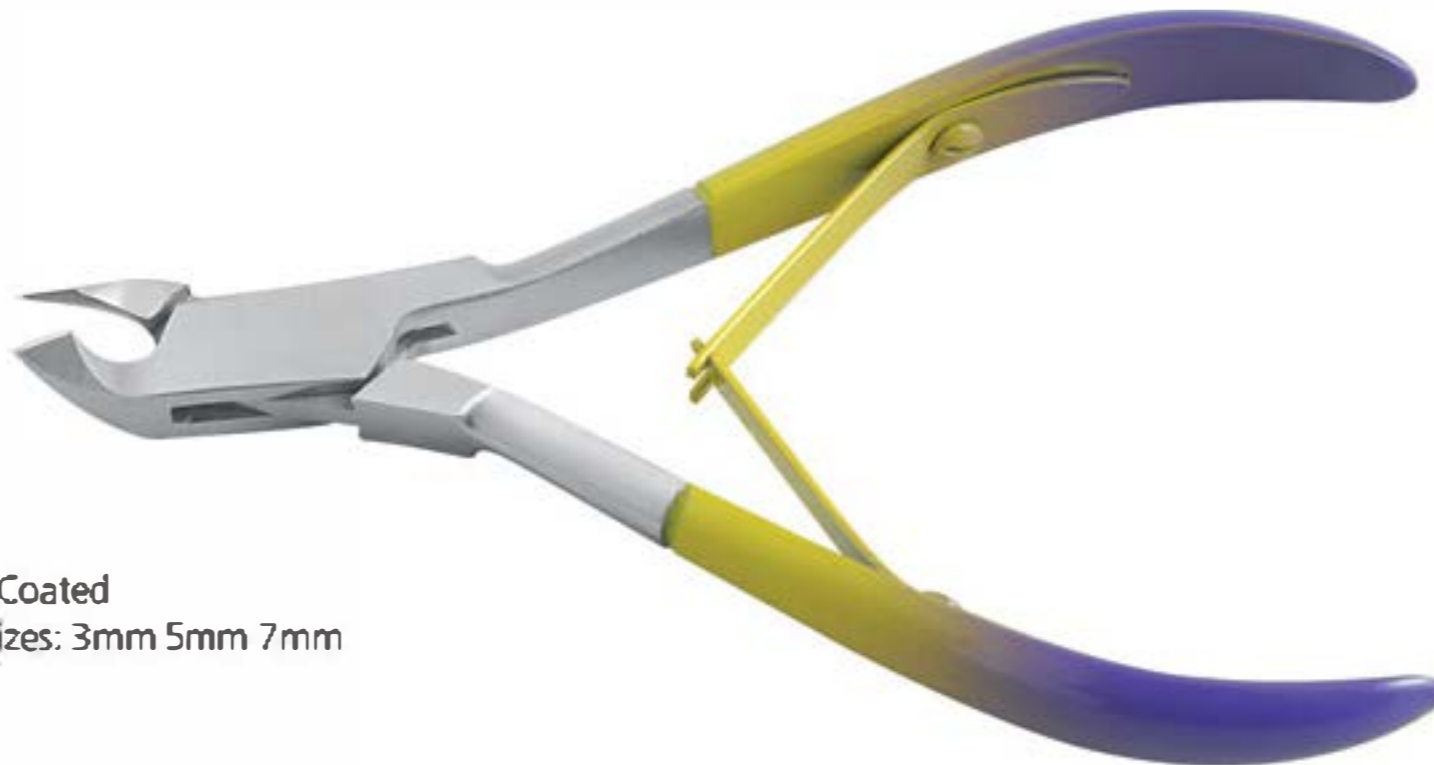

90-3310-10
Double Spring
Box Joint
Partial Powder Coated
Available jaw sizes: 3mm 5mm 7mm
10.50 cm