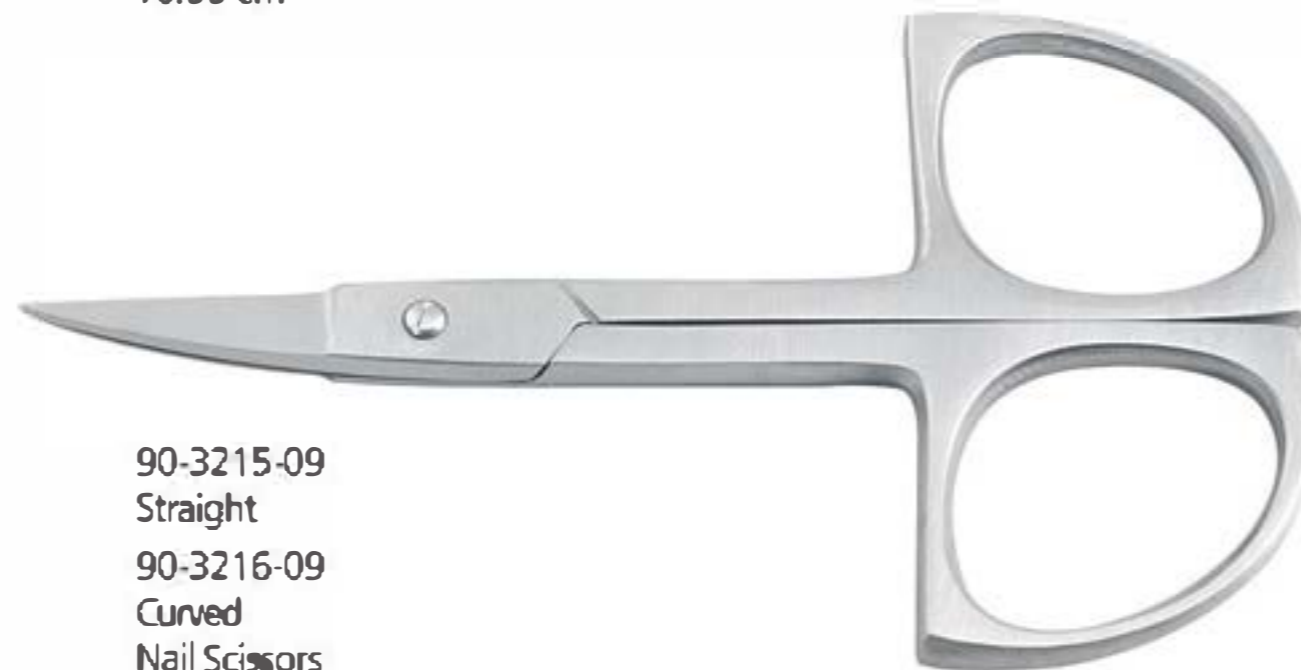

90-3070-09
Straight
90-3071-09 008
Curved
Cuticle Scissors
9.00 cm

90-3200-10
Straight
90-3201-10
Curved
Nail Scissors
10.00 cm

90-3205-09
Straight
90-3206-09
Curved
Nail Scissors
9.00 cm

90-3210-10
Straight
90-3211-10
Curved
Nail Scissors
10.00 cm